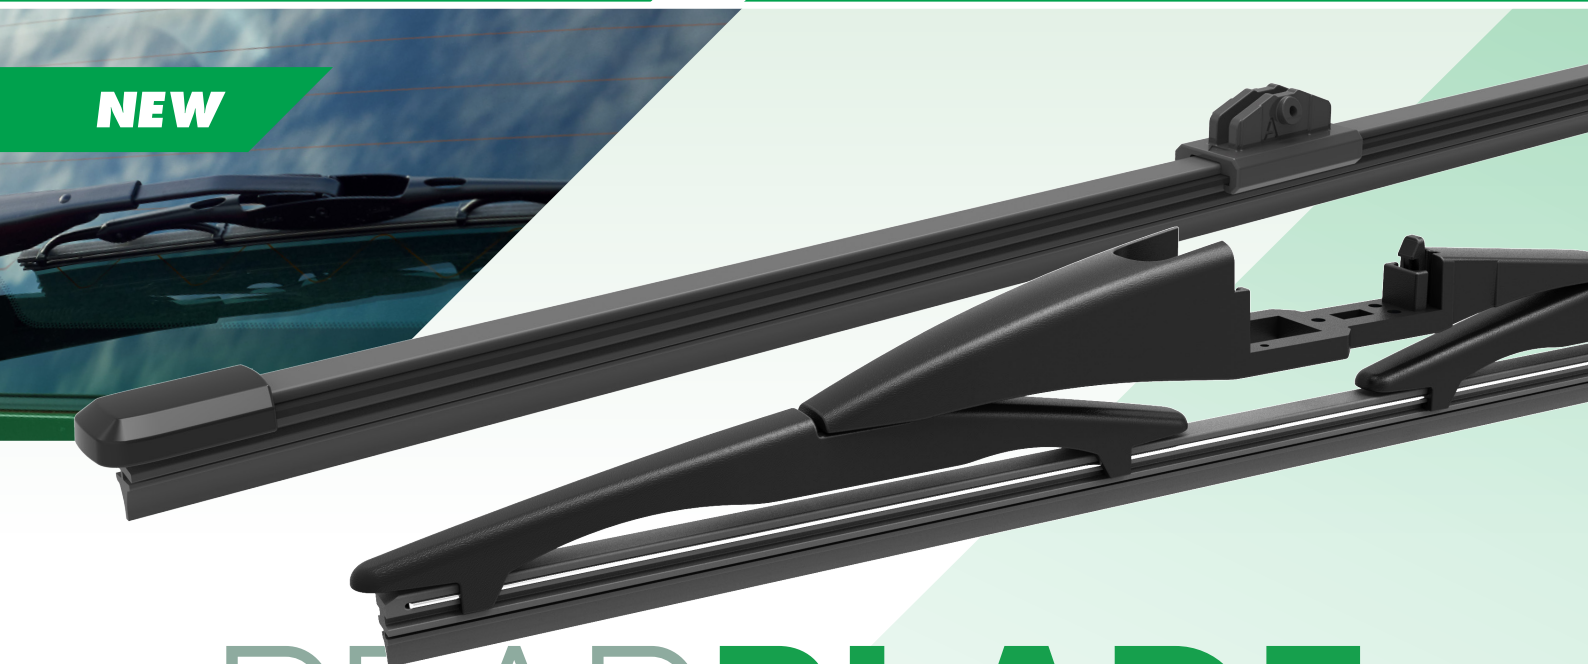

Lucas

NEW

REAR **BLADE**

MULTI FIT FLAT & PLASTIC TYPE WIPER BLADES

The new Lucas RearBLADE *Multi Fit* range has been engineered to deliver reliable rear-screen wiping performance across a huge variety of vehicles. Designed with the same commitment to quality and

durability that has made Lucas a trusted name for generations, the RearBLADE range ensures safe, streak-free visibility in all conditions. Available with a range of multi-use adaptors.

Two types for total coverage:

FLAT BLADE

PLASTIC TYPE BLADE

MULTI FIT FLAT WIPER BLADES

Lucas RearBLADE Multi Fit Flat Wiper Blades offers sleek, aerodynamic styling to match modern OE designs. Supplied with the A adaptor pre-installed, with additional dedicated adaptors provided in each box to ensure compatibility across multiple arm types.

MULTI FIT PLASTIC TYPE WIPER BLADES

Lucas RearBLADE Multi Fit Plastic Type Wiper Blades developed for the traditional arm fitment of older vehicle applications. They feature a range of dedicated adaptors provided in each box to ensure compatibility across multiple arm types.